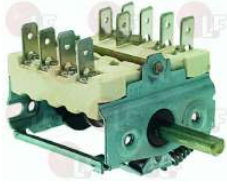

Suitable for:

GIORIK

3057178 SELECTOR SWITCH 0-1 POSITIONS

contact capacity 16A 250V - max 150°C
D-shaped pin 6x4.6 mm
for Convection oven electric (GIORIK) EF4