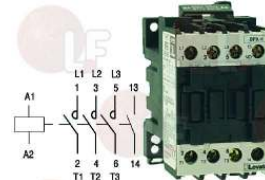

GIORIK 6046043

3446561 CONTACTOR LOVATO BF0910A
coil 9A 230V 50/60Hz 4.2Kw
3 normally open contacts
1 normally open auxiliary contact

GIORIK 6046038

Electrical gas valves and accessories

3526090 Elettrosit Valve \varnothing 3/4"FF
inlet \varnothing 3/4" F - outlet \varnothing 3/4" F
thermocouple connection M9x1
maximum gas inlet pressure 50 mbar
pressure adjustment range
 $3 \div 18$ mbar
ambient temperature $0 \div 60^{\circ}\text{C}$
power supply 230V 50Hz
long buttons
pilot connection and LATERAL thermocouple