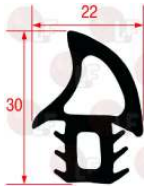

GIORIK 7070161

Suitable for:

GIORIK

3186506 OVEN DOOR GASKET

made of silicone elastomer
 profile dimensions 30x22 mm
 for 6 grills 3 m long
 for 10 grills 3 m long
 for 20 grills 5 m long
 COLOUR BLACK
 SOLD PER METRE
 for Convection oven electric (GIORIK) CE06MX
 CE10MX - CE102MX - CE20MX - DE06EC - DE06ES
 DE06MX - DE10EC - DE10ES - DE10MX - DE102EC
 DE102MX - VE06EC - VE06MX - VE10EC - VE10M
 VE102EC - VE102M - VE20EC - VE20MX
 for Convection oven gas (GIORIK) CG06MX - CG10MX
 CG102MX - CG20MX - DG06EC - DG06ES - DG06MX
 DG10EC - DG10ES - DG10MX - DG102EC - DG102MX