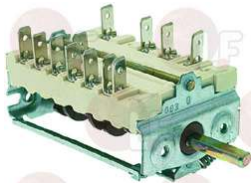

3057010 SELECTOR SWITCH 0-4 POSITIONS

contact capacity 16A 250V - max 150°C
D-shaped pin $\varnothing$ 6x4. $\varnothing$ 6 mm
for Convection oven (FOINOX) - Series FC
for Convection oven electric (LAINOX) CES24M
CES40M - CE041M - CE051M - CE071M - CE100M
CE106M - CE110M - CE200M - CE210M - MCE051M
MCE071M - MCE101M - MCE102M - MCE201M
MCE202M
for Convection oven gas (LAINOX) CGS24M - CGS40M
CG051M - CG071M - CG100M - CG106M - CG110M
CG200M - CG210M - FG105M - FG105X - FG110M
FG110X - MCG051M - MCG071M - MCG101M - MCG102M
MCG201M - MCG202M - PG040M - PG040X - PG080M
PG080X

GIORIK 6030018

GIORIK 6030018OBS

3057223 SELECTOR SWITCH 0-4 POSITIONS

contact capacity 16A 600V - max 60/75°C
D-shaped pin $\varnothing$ 6x4. $\varnothing$ 6 mm
for Convection oven electric (GIORIK) DE102MX